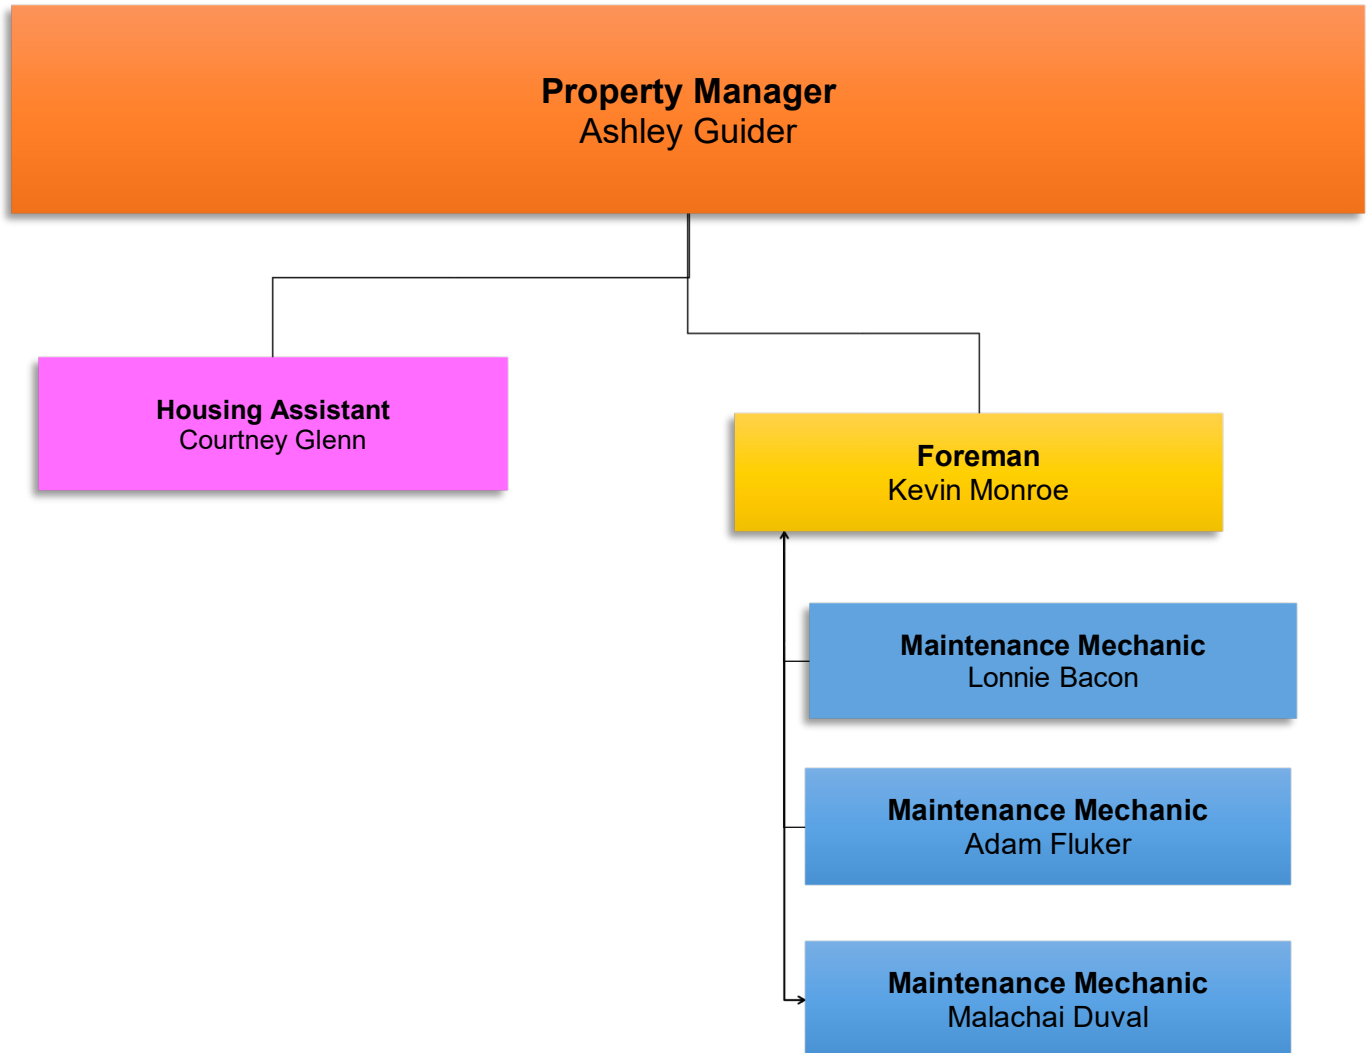

Clerical Support Aide-Senior
Mellissa Pierson

Clerical Support Aide-Senior
Maria Richardson

Clerical Support Aide-Senior
Brenda Thompson

PROPERTY MANAGEMENT ORGANIZATIONAL CHART

Revised July 2024

ANDERS PARK AND FOREST MEADOWS EAST & WEST ORGANIZATIONAL CHART

Revised July 2024

BLODGETT VILLAS ORGANIZATIONAL CHART

Revised July 2024

BRENTWOOD LAKES APARTMENTS ORGANIZATIONAL CHART

Revised July 2024

CARRINGTON PLACE APARTMENTS ORGANIZATIONAL CHART

Revised July 2024

CENTENNIAL TOWERS ORGANIZATIONAL CHART