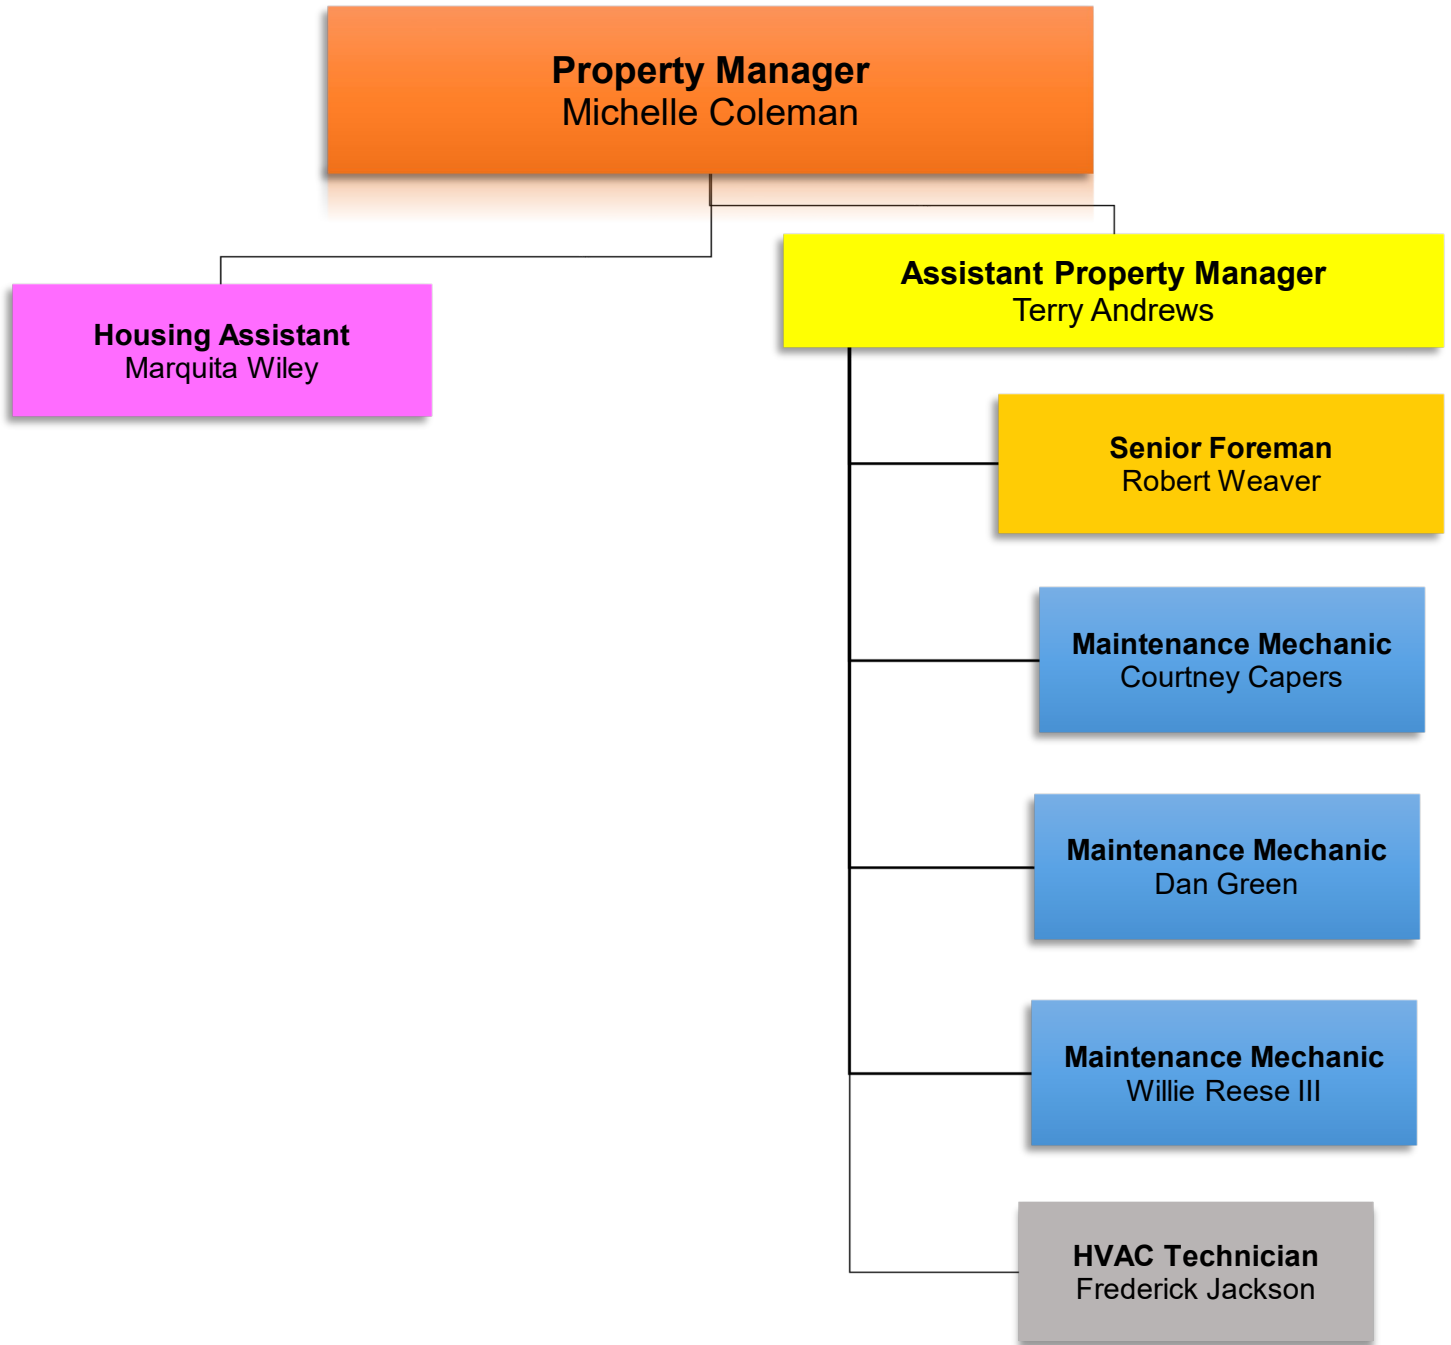

Revised July 2024

CENTENNIAL TOWNHOMES EAST & WEST ORGANIZATIONAL CHART

Revised July 2024

COLONIAL VILLAGE APARTMENTS ORGANIZATIONAL CHART

Revised July 2024

FAIRWAY OAKS APARTMENTS ORGANIZATIONAL CHART

Revised July 2024

HOGAN CREEK TOWERS ORGANIZATIONAL CHART

Revised July 2024

JAX BEACH REHAB/THE WAVES ORGANIZATIONAL CHART

Revised July 2024

THE OAKS AT DURKEEVILLE ORGANIZATIONAL CHART

Revised July 2024

RIVIERA APARTMENTS ORGANIZATIONAL CHART

Revised July 2024

SCATTERED SITES ORGANIZATIONAL CHART

Revised July 2024

SOUTHWIND VILLAS ORGANIZATIONAL CHART

Revised July 2024

TWIN TOWERS ORGANIZATIONAL CHART

Revised July 2024

VICTORY POINTE APARTMENTS ORGANIZATIONAL CHART

Revised July 2024

WESTWOOD APARTMENTS ORGANIZATIONAL CHART

Revised July 2024