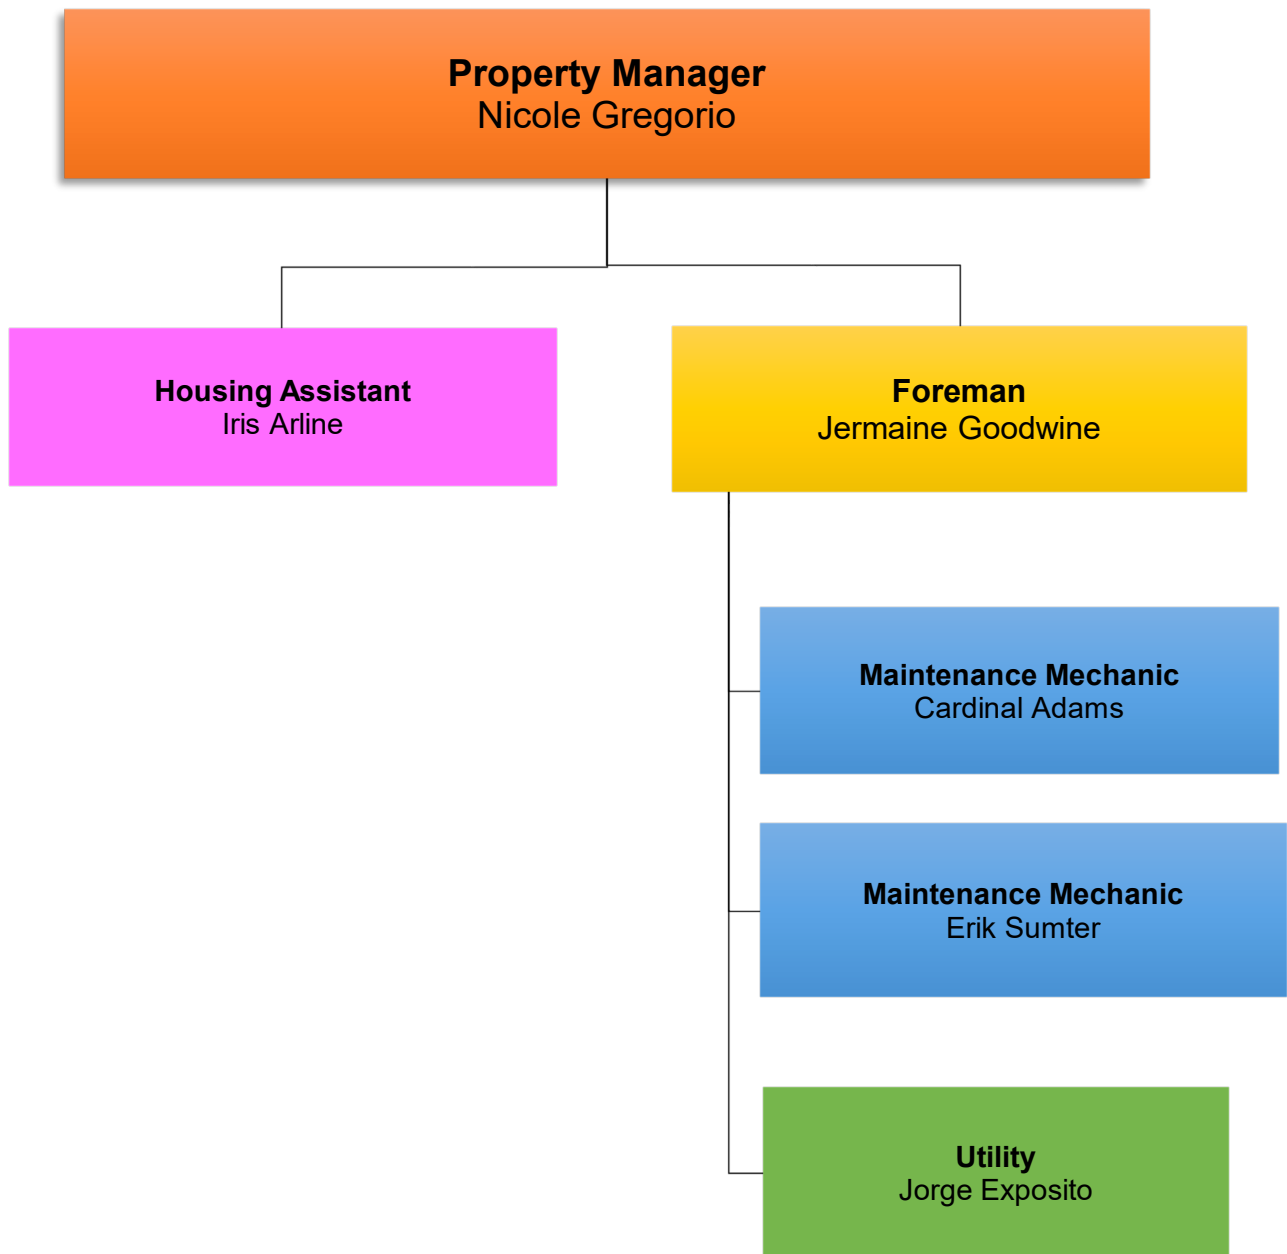

HOGAN CREEK TOWERS ORGANIZATIONAL CHART

Revised July 2024

JAX BEACH REHAB/THE WAVES ORGANIZATIONAL CHART

Revised July 2024

THE OAKS AT DURKEEVILLE ORGANIZATIONAL CHART

Revised July 2024

RIVIERA APARTMENTS ORGANIZATIONAL CHART

Revised July 2024

SCATTERED SITES ORGANIZATIONAL CHART

Revised July 2024

SOUTHWIND VILLAS ORGANIZATIONAL CHART

Revised July 2024

TWIN TOWERS ORGANIZATIONAL CHART

Revised July 2024

VICTORY POINTE APARTMENTS ORGANIZATIONAL CHART

Revised July 2024

WESTWOOD APARTMENTS ORGANIZATIONAL CHART

Revised July 2024