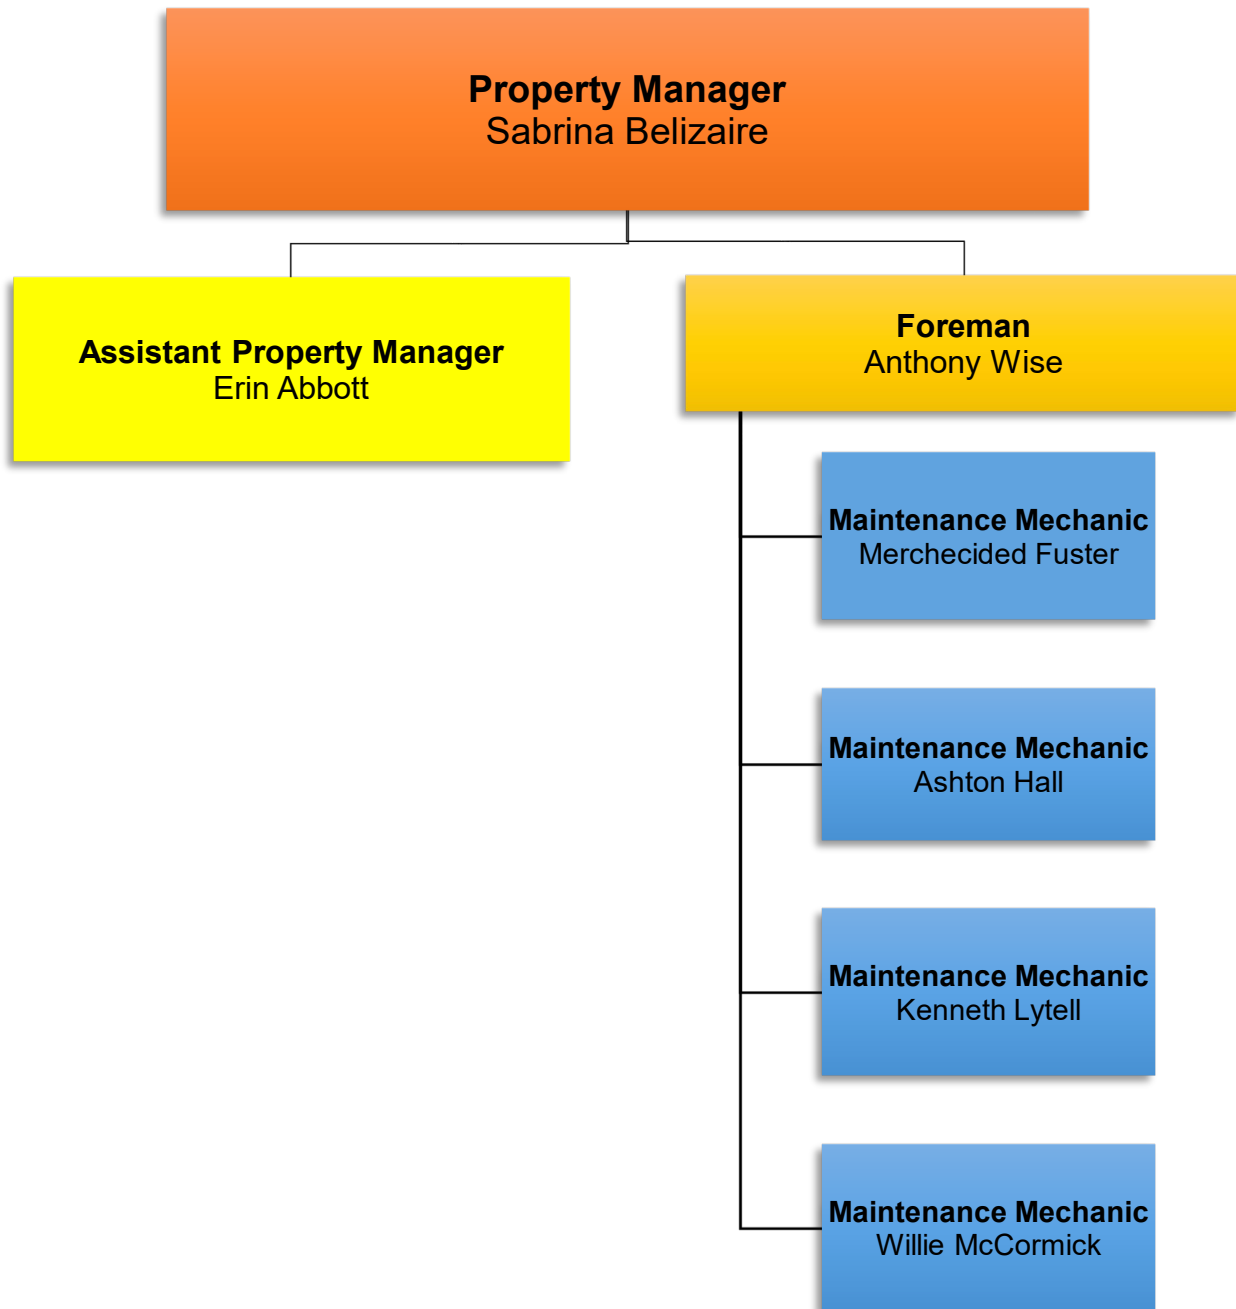

HOGAN CREEK TOWERS ORGANIZATIONAL CHART

Revised July 2024

JAX BEACH REHAB/THE WAVES ORGANIZATIONAL CHART

Revised July 2024

THE OAKS AT DURKEEVILLE ORGANIZATIONAL CHART

Revised July 2024

RIVIERA APARTMENTS ORGANIZATIONAL CHART

Revised July 2024

SCATTERED SITES ORGANIZATIONAL CHART

Revised July 2024

SOUTHWIND VILLAS ORGANIZATIONAL CHART

Revised July 2024

TWIN TOWERS ORGANIZATIONAL CHART

Revised July 2024

VICTORY POINTE APARTMENTS ORGANIZATIONAL CHART

Revised July 2024

WESTWOOD APARTMENTS ORGANIZATIONAL CHART

Revised July 2024