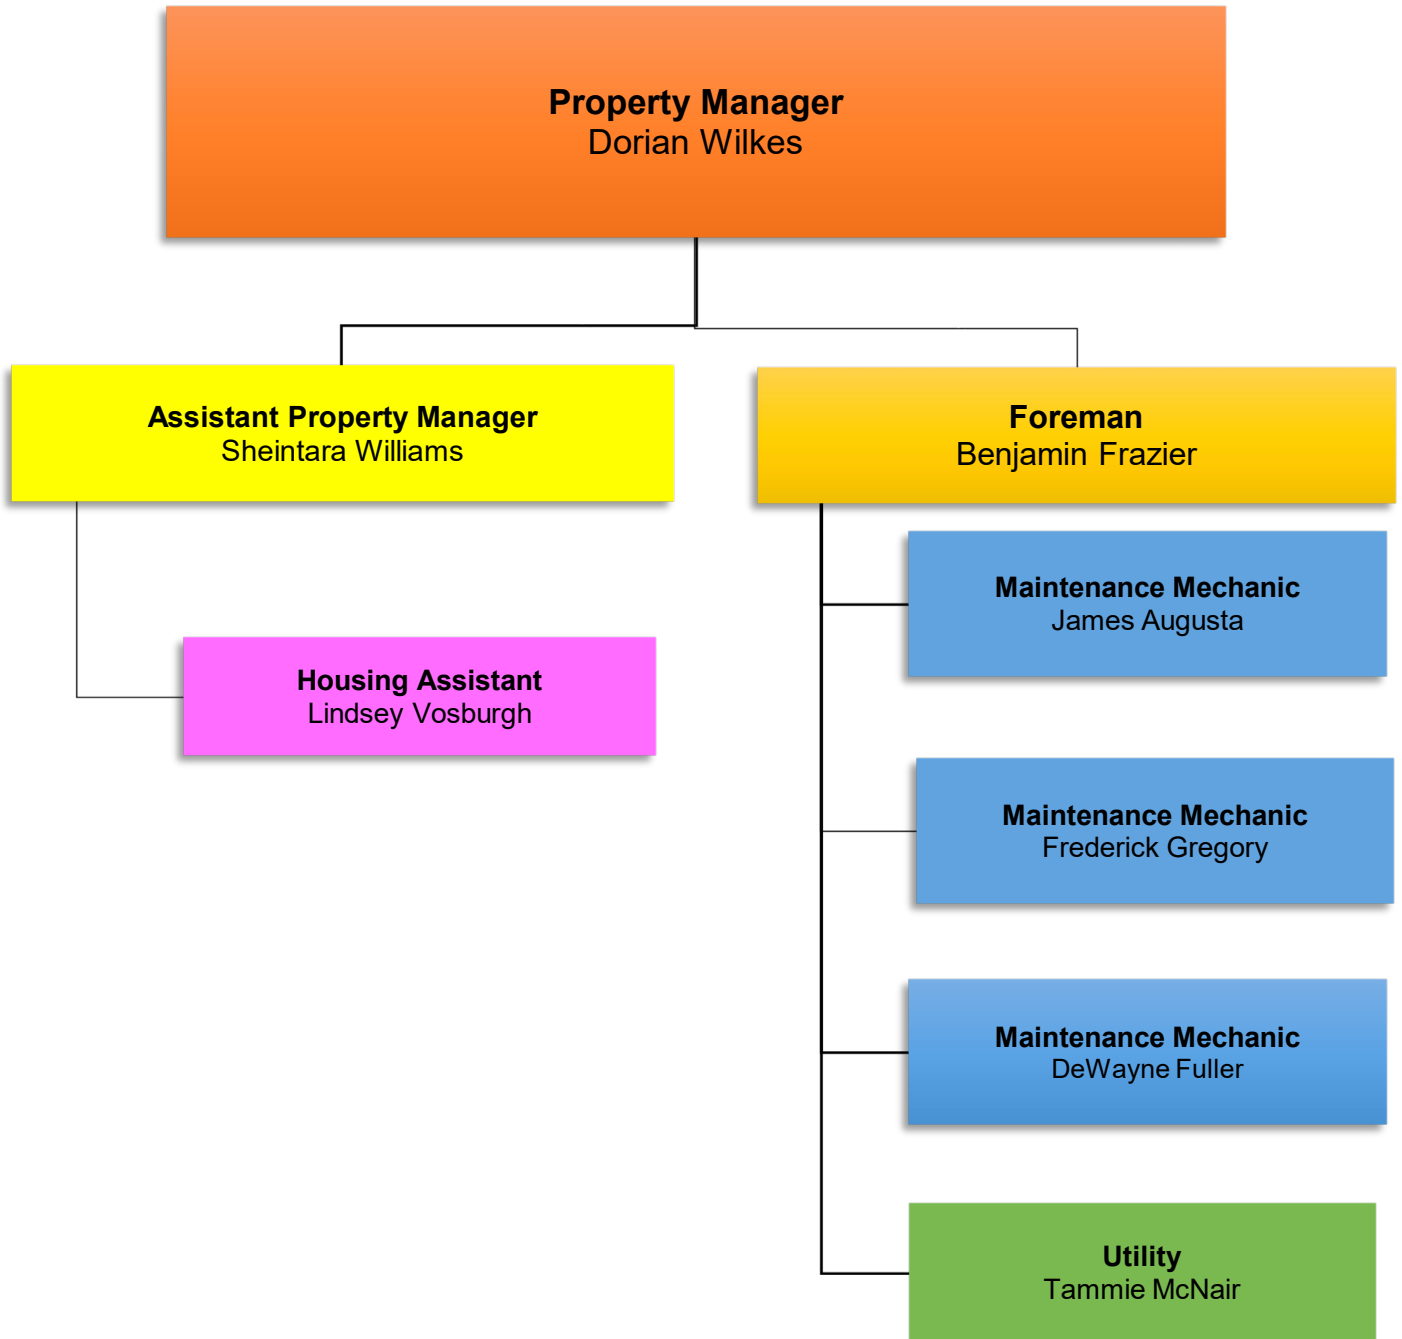

Revised July 2024

BLODGETT VILLAS ORGANIZATIONAL CHART

Revised July 2024

BRENTWOOD LAKES APARTMENTS ORGANIZATIONAL CHART

Revised July 2024

CARRINGTON PLACE APARTMENTS ORGANIZATIONAL CHART

Revised July 2024

CENTENNIAL TOWERS ORGANIZATIONAL CHART

Revised July 2024

CENTENNIAL TOWNHOMES EAST & WEST ORGANIZATIONAL CHART

Revised July 2024

COLONIAL VILLAGE APARTMENTS ORGANIZATIONAL CHART

Revised July 2024

FAIRWAY OAKS APARTMENTS ORGANIZATIONAL CHART

Revised July 2024

HOGAN CREEK TOWERS ORGANIZATIONAL CHART

Revised July 2024

JAX BEACH REHAB/THE WAVES ORGANIZATIONAL CHART

Revised July 2024

THE OAKS AT DURKEEVILLE ORGANIZATIONAL CHART

Revised July 2024

RIVIERA APARTMENTS ORGANIZATIONAL CHART