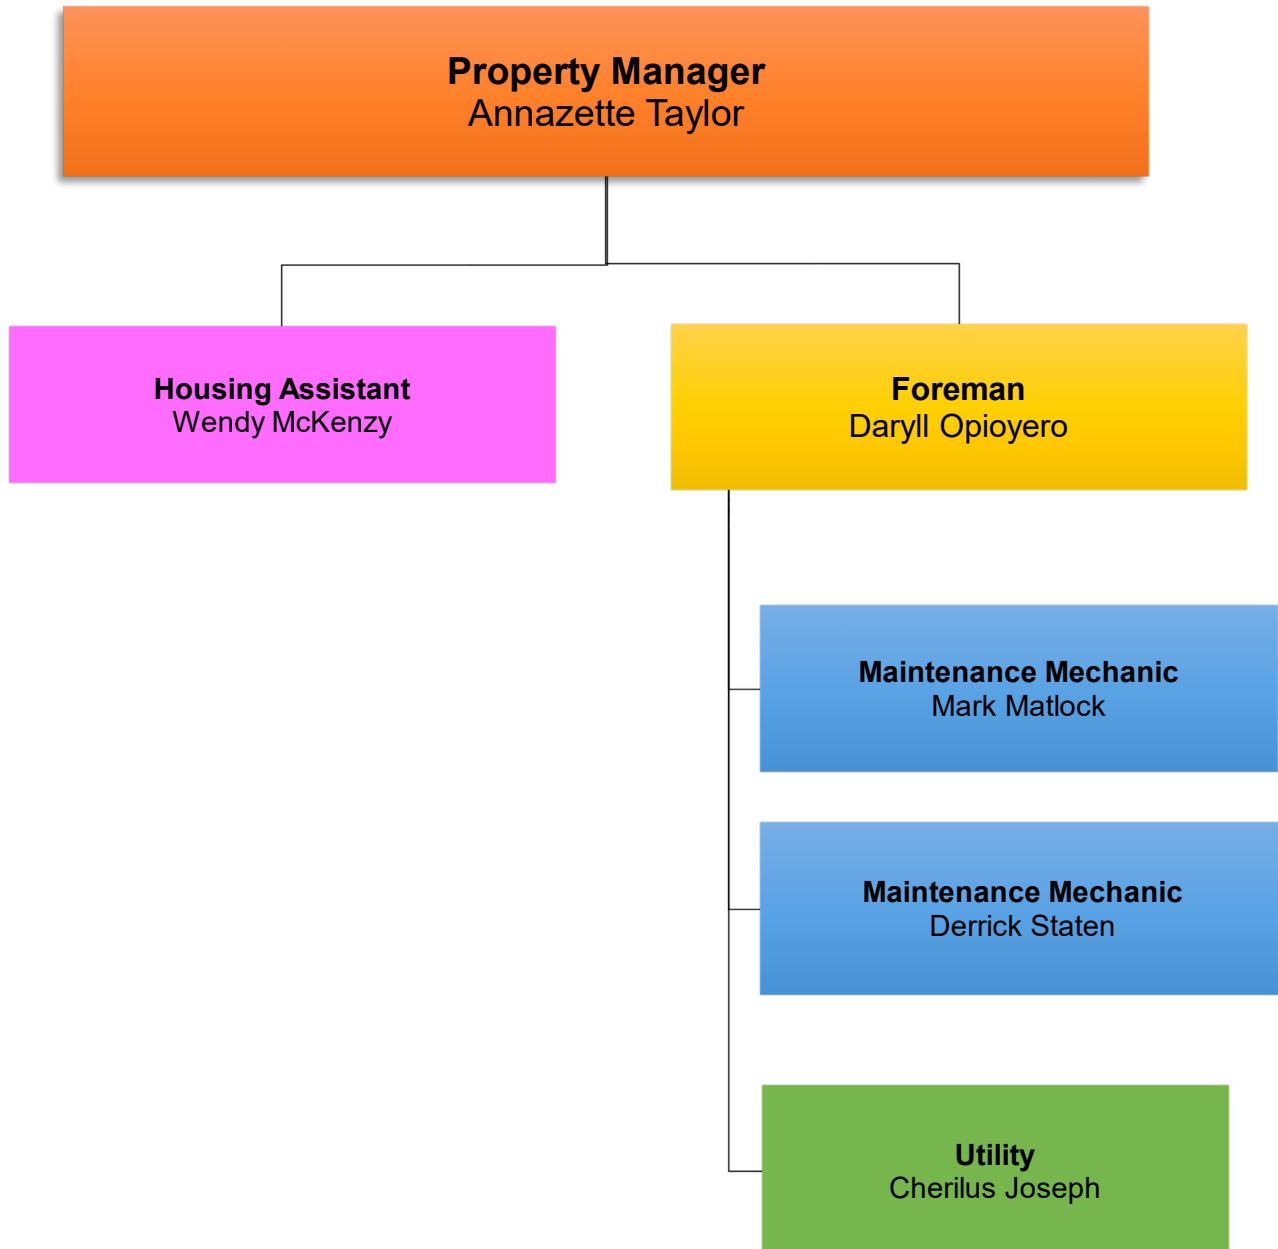

HOGAN CREEK TOWERS ORGANIZATIONAL CHART

Revised July 2024

JAX BEACH REHAB/THE WAVES ORGANIZATIONAL CHART

Revised July 2024

THE OAKS AT DURKEEVILLE ORGANIZATIONAL CHART

Revised July 2024

RIVIERA APARTMENTS ORGANIZATIONAL CHART

Revised July 2024

SCATTERED SITES ORGANIZATIONAL CHART

Revised July 2024

SOUTHWIND VILLAS ORGANIZATIONAL CHART

Revised July 2024

TWIN TOWERS ORGANIZATIONAL CHART

Revised July 2024

VICTORY POINTE APARTMENTS ORGANIZATIONAL CHART

Revised July 2024

WESTWOOD APARTMENTS ORGANIZATIONAL CHART

Revised July 2024