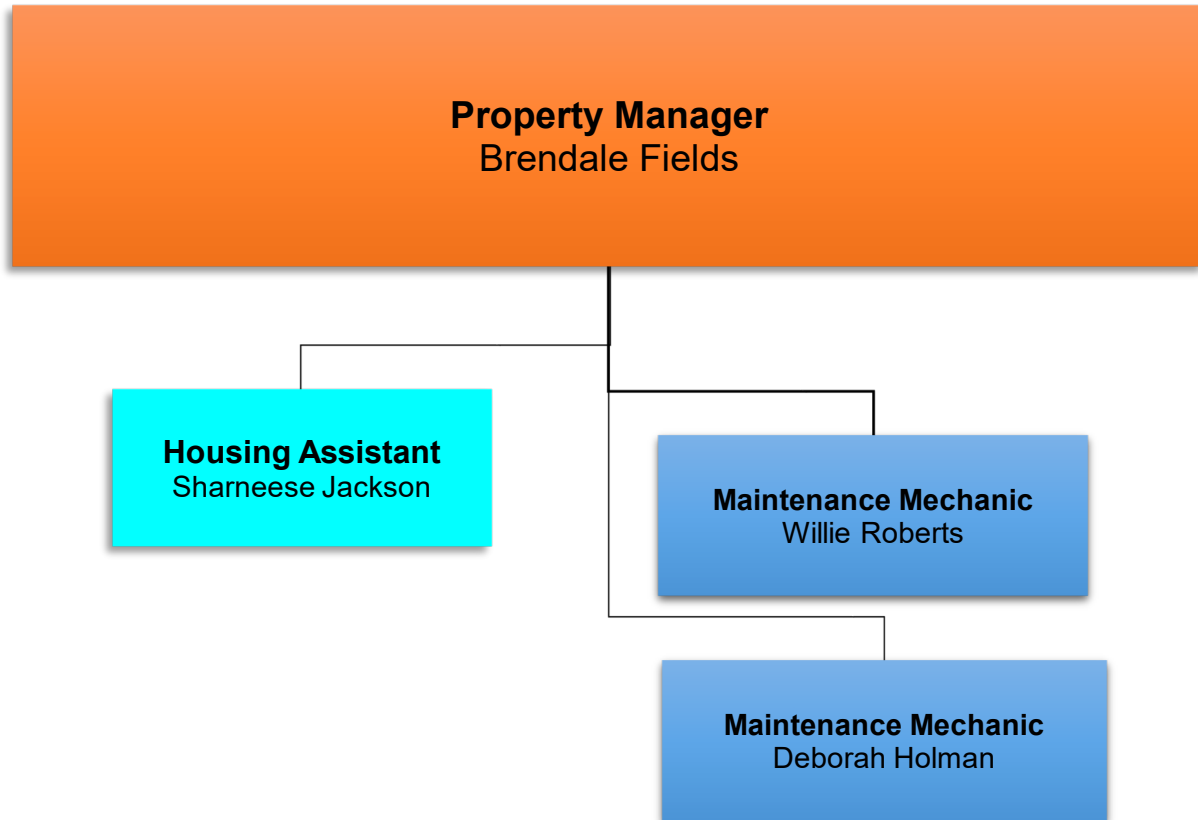

HOGAN CREEK TOWERS ORGANIZATIONAL CHART

Revised July 2024

JAX BEACH REHAB/THE WAVES ORGANIZATIONAL CHART

Revised July 2024

THE OAKS AT DURKEEVILLE ORGANIZATIONAL CHART

Revised July 2024

RIVIERA APARTMENTS ORGANIZATIONAL CHART

Revised July 2024

SCATTERED SITES ORGANIZATIONAL CHART

Revised July 2024

SOUTHWIND VILLAS ORGANIZATIONAL CHART

Revised July 2024

TWIN TOWERS ORGANIZATIONAL CHART

Revised July 2024

VICTORY POINTE APARTMENTS ORGANIZATIONAL CHART