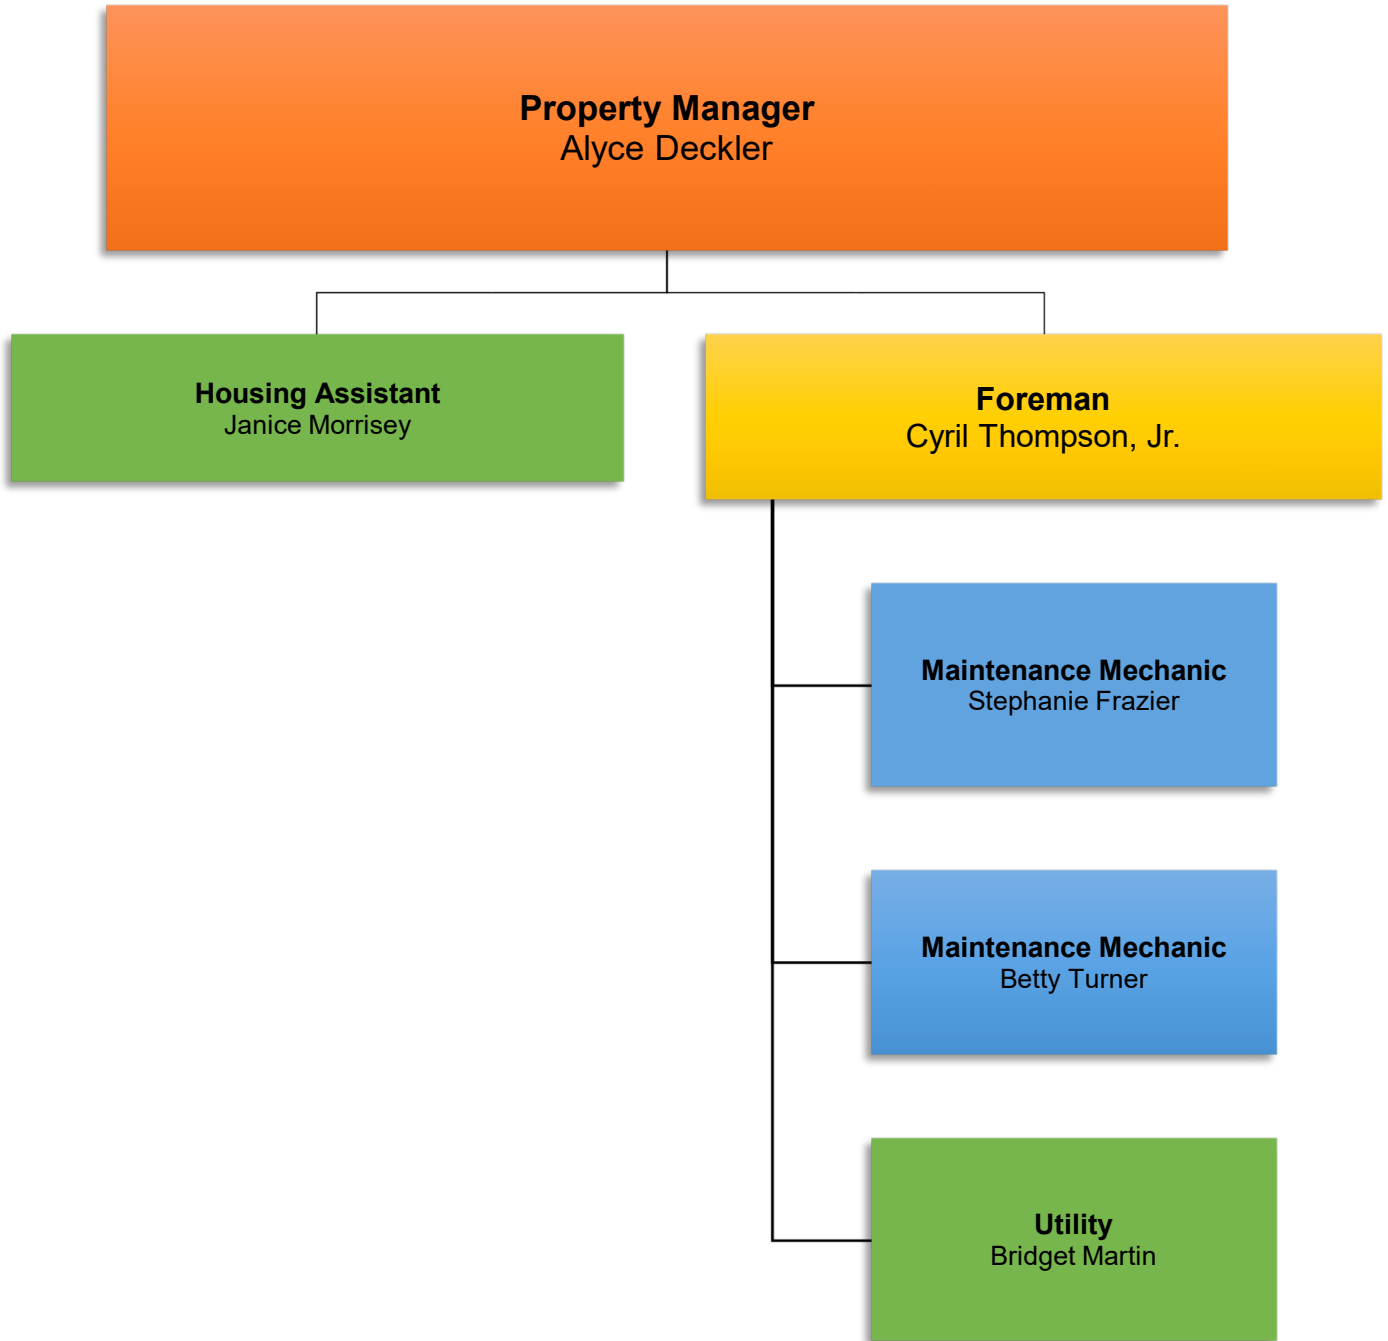

Revised July 2024

BLODGETT VILLAS ORGANIZATIONAL CHART

Revised July 2024

BRENTWOOD LAKES APARTMENTS ORGANIZATIONAL CHART

Revised July 2024

CARRINGTON PLACE APARTMENTS ORGANIZATIONAL CHART

Revised July 2024

CENTENNIAL TOWERS ORGANIZATIONAL CHART

Revised July 2024

CENTENNIAL TOWNHOMES EAST & WEST ORGANIZATIONAL CHART

Revised July 2024

COLONIAL VILLAGE APARTMENTS ORGANIZATIONAL CHART

Revised July 2024

FAIRWAY OAKS APARTMENTS ORGANIZATIONAL CHART

Revised July 2024

HOGAN CREEK TOWERS ORGANIZATIONAL CHART

Revised July 2024

JAX BEACH REHAB/THE WAVES ORGANIZATIONAL CHART

Revised July 2024

THE OAKS AT DURKEEVILLE ORGANIZATIONAL CHART

Revised July 2024

RIVIERA APARTMENTS ORGANIZATIONAL CHART