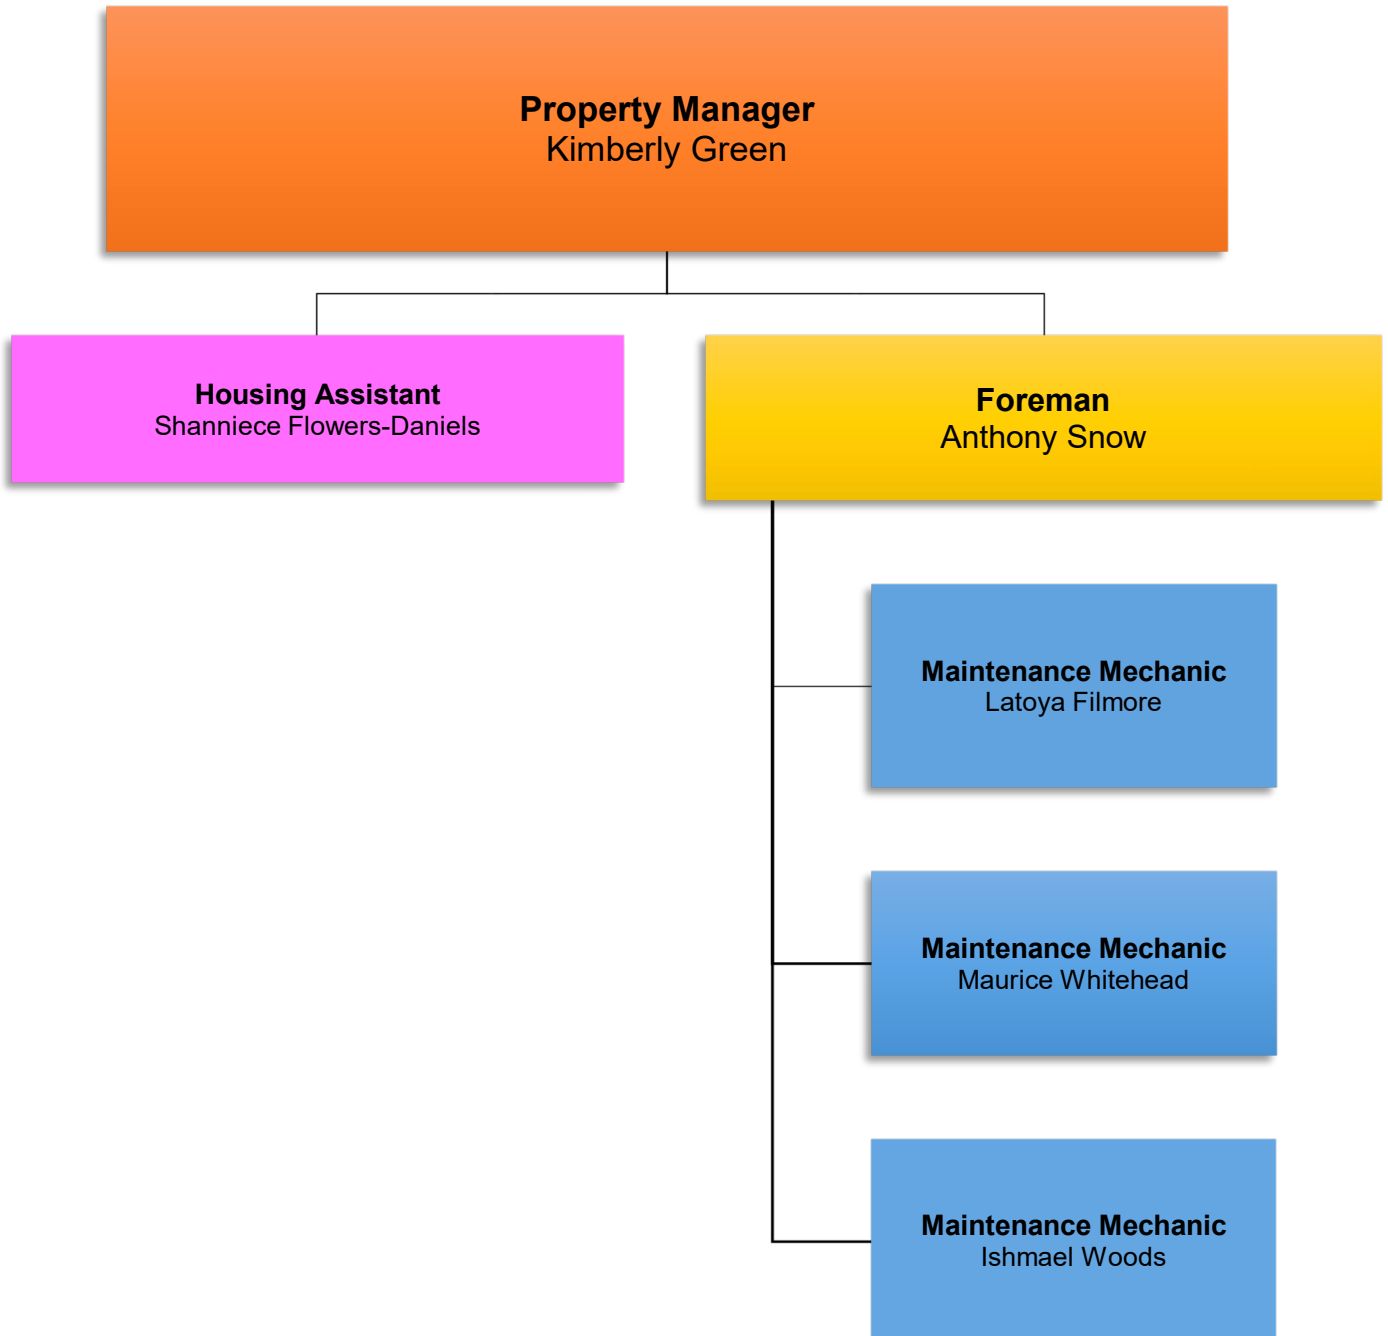

Clerical Support Aide-Senior
Mellissa Pierson

Clerical Support Aide-Senior
Maria Richardson

Clerical Support Aide-Senior
Brenda Thompson

PROPERTY MANAGEMENT ORGANIZATIONAL CHART

Revised July 2024

ANDERS PARK AND FOREST MEADOWS EAST & WEST ORGANIZATIONAL CHART

Revised July 2024

BLODGETT VILLAS ORGANIZATIONAL CHART

Revised July 2024

BRENTWOOD LAKES APARTMENTS ORGANIZATIONAL CHART

Revised July 2024

CARRINGTON PLACE APARTMENTS ORGANIZATIONAL CHART

Revised July 2024

CENTENNIAL TOWERS ORGANIZATIONAL CHART

HOGAN CREEK TOWERS ORGANIZATIONAL CHART

Revised July 2024

JAX BEACH REHAB/THE WAVES ORGANIZATIONAL CHART

Revised July 2024

THE OAKS AT DURKEEVILLE ORGANIZATIONAL CHART

Revised July 2024

RIVIERA APARTMENTS ORGANIZATIONAL CHART