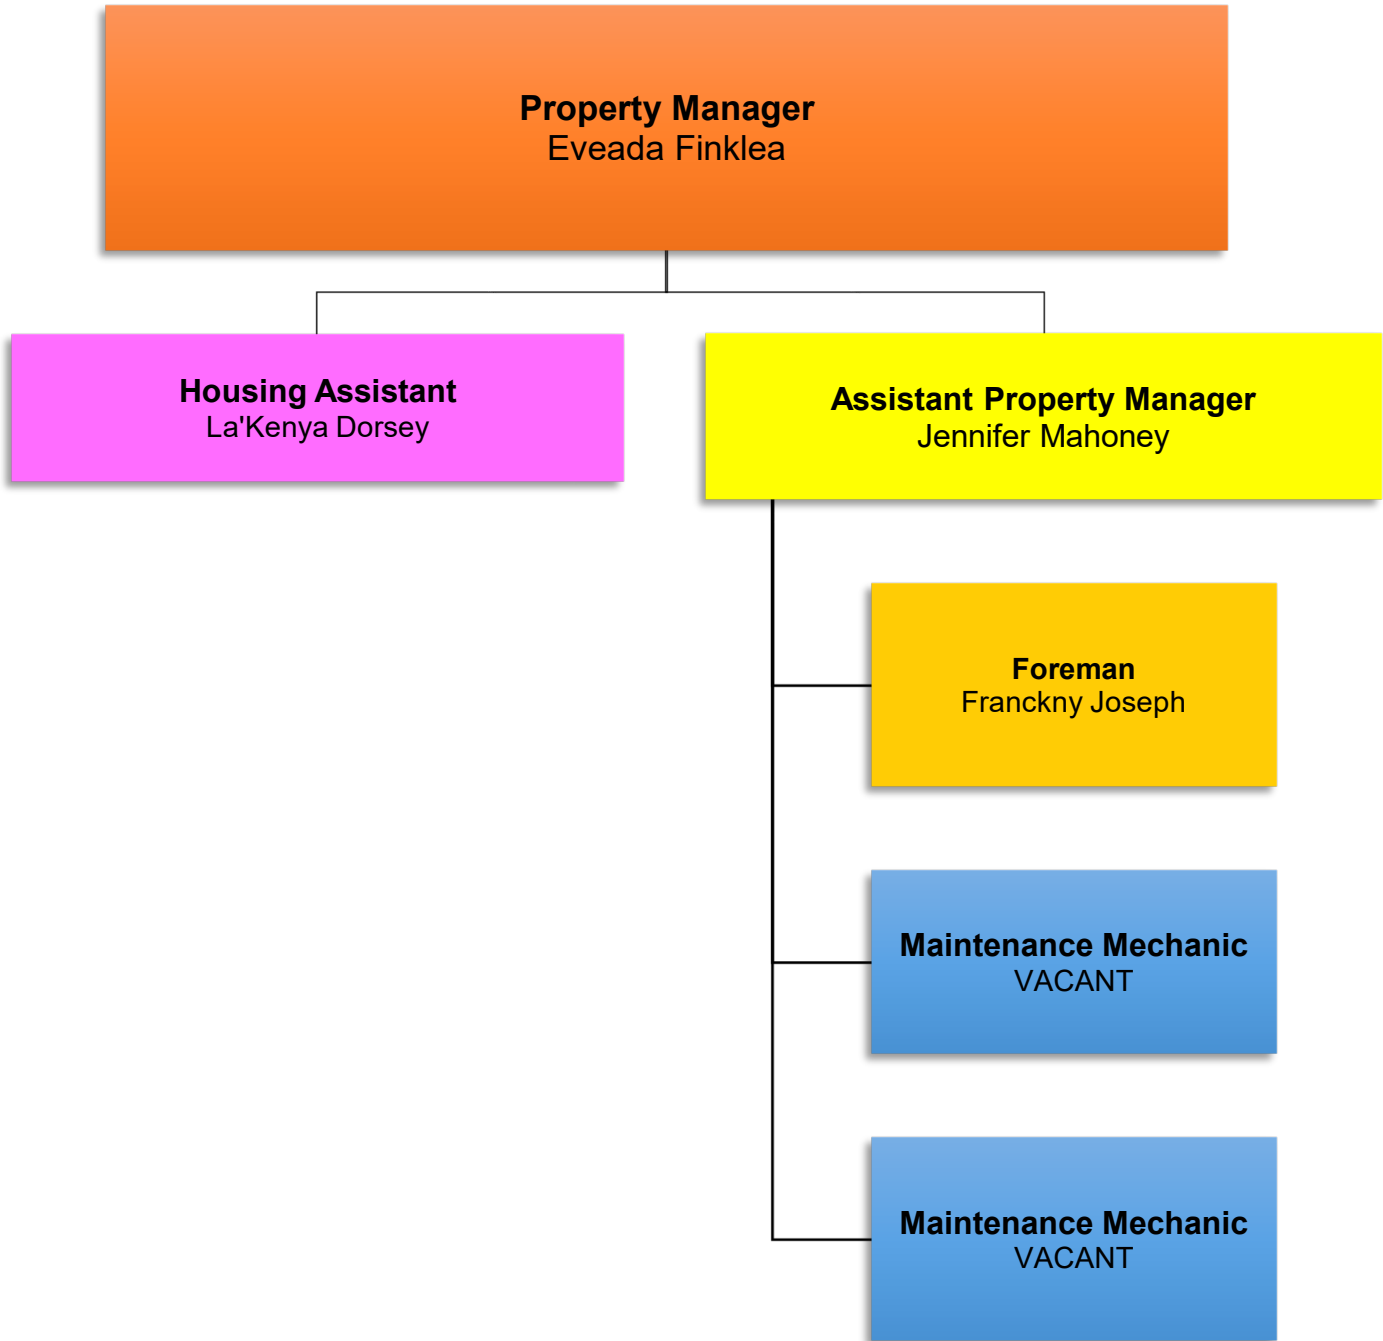

Revised July 2024

CENTENNIAL TOWNHOMES EAST & WEST ORGANIZATIONAL CHART

Revised July 2024

COLONIAL VILLAGE APARTMENTS ORGANIZATIONAL CHART

Revised July 2024

FAIRWAY OAKS APARTMENTS ORGANIZATIONAL CHART

Revised July 2024

HOGAN CREEK TOWERS ORGANIZATIONAL CHART

Revised July 2024

JAX BEACH REHAB/THE WAVES ORGANIZATIONAL CHART

Revised July 2024

THE OAKS AT DURKEEVILLE ORGANIZATIONAL CHART

Revised July 2024

RIVIERA APARTMENTS ORGANIZATIONAL CHART

Revised July 2024

SCATTERED SITES ORGANIZATIONAL CHART

Revised July 2024

SOUTHWIND VILLAS ORGANIZATIONAL CHART

Revised July 2024

TWIN TOWERS ORGANIZATIONAL CHART

Revised July 2024

VICTORY POINTE APARTMENTS ORGANIZATIONAL CHART