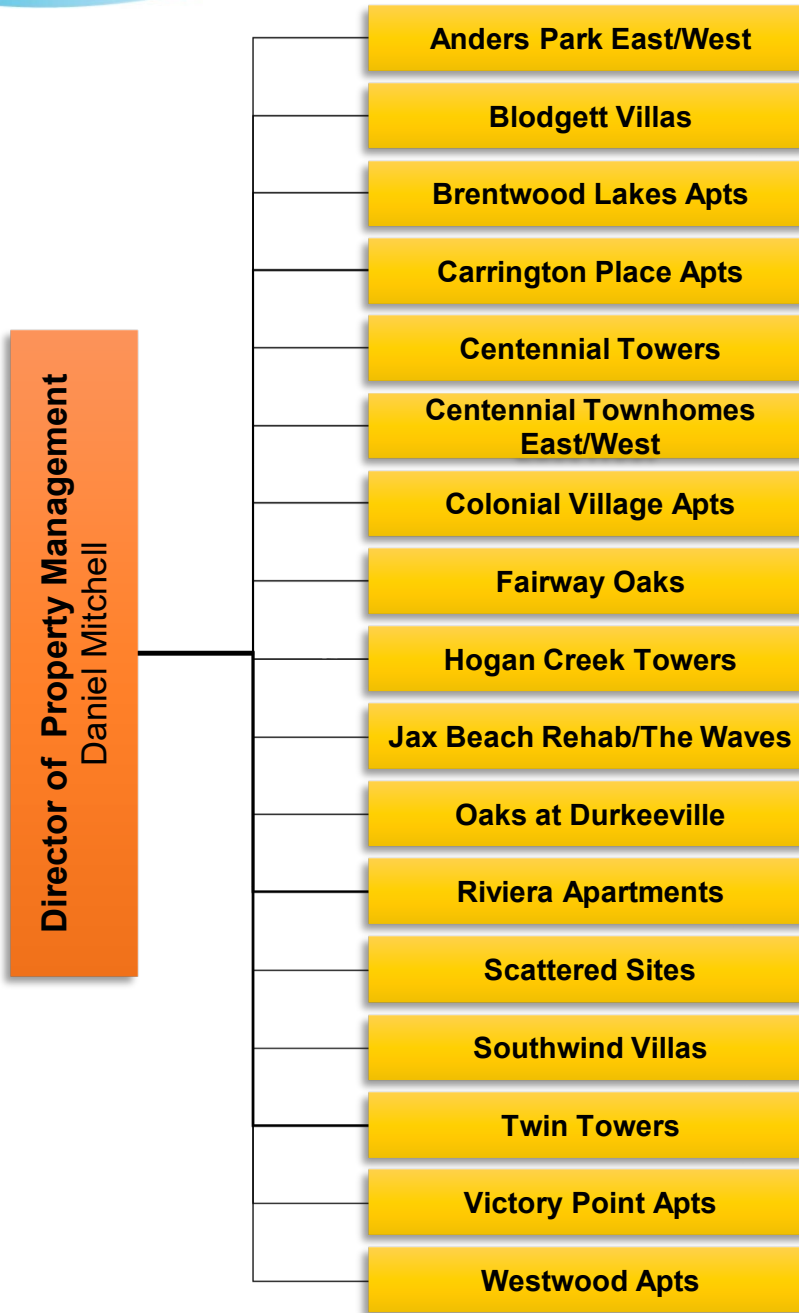

Clerical Support Aide-Senior
Mellissa Pierson

Clerical Support Aide-Senior
Maria Richardson

Clerical Support Aide-Senior
Brenda Thompson

PROPERTY MANAGEMENT ORGANIZATIONAL CHART

Revised July 2024

ANDERS PARK AND FOREST MEADOWS EAST & WEST ORGANIZATIONAL CHART

Revised July 2024

BLODGETT VILLAS ORGANIZATIONAL CHART

Revised July 2024

BRENTWOOD LAKES APARTMENTS ORGANIZATIONAL CHART

Revised July 2024

CARRINGTON PLACE APARTMENTS ORGANIZATIONAL CHART

Revised July 2024

CENTENNIAL TOWERS ORGANIZATIONAL CHART

Revised July 2024

CENTENNIAL TOWNHOMES EAST & WEST ORGANIZATIONAL CHART

Revised July 2024

COLONIAL VILLAGE APARTMENTS ORGANIZATIONAL CHART

Revised July 2024

FAIRWAY OAKS APARTMENTS ORGANIZATIONAL CHART

Revised July 2024

HOGAN CREEK TOWERS ORGANIZATIONAL CHART

Revised July 2024

JAX BEACH REHAB/THE WAVES ORGANIZATIONAL CHART

Revised July 2024

THE OAKS AT DURKEEVILLE ORGANIZATIONAL CHART

Revised July 2024

RIVIERA APARTMENTS ORGANIZATIONAL CHART